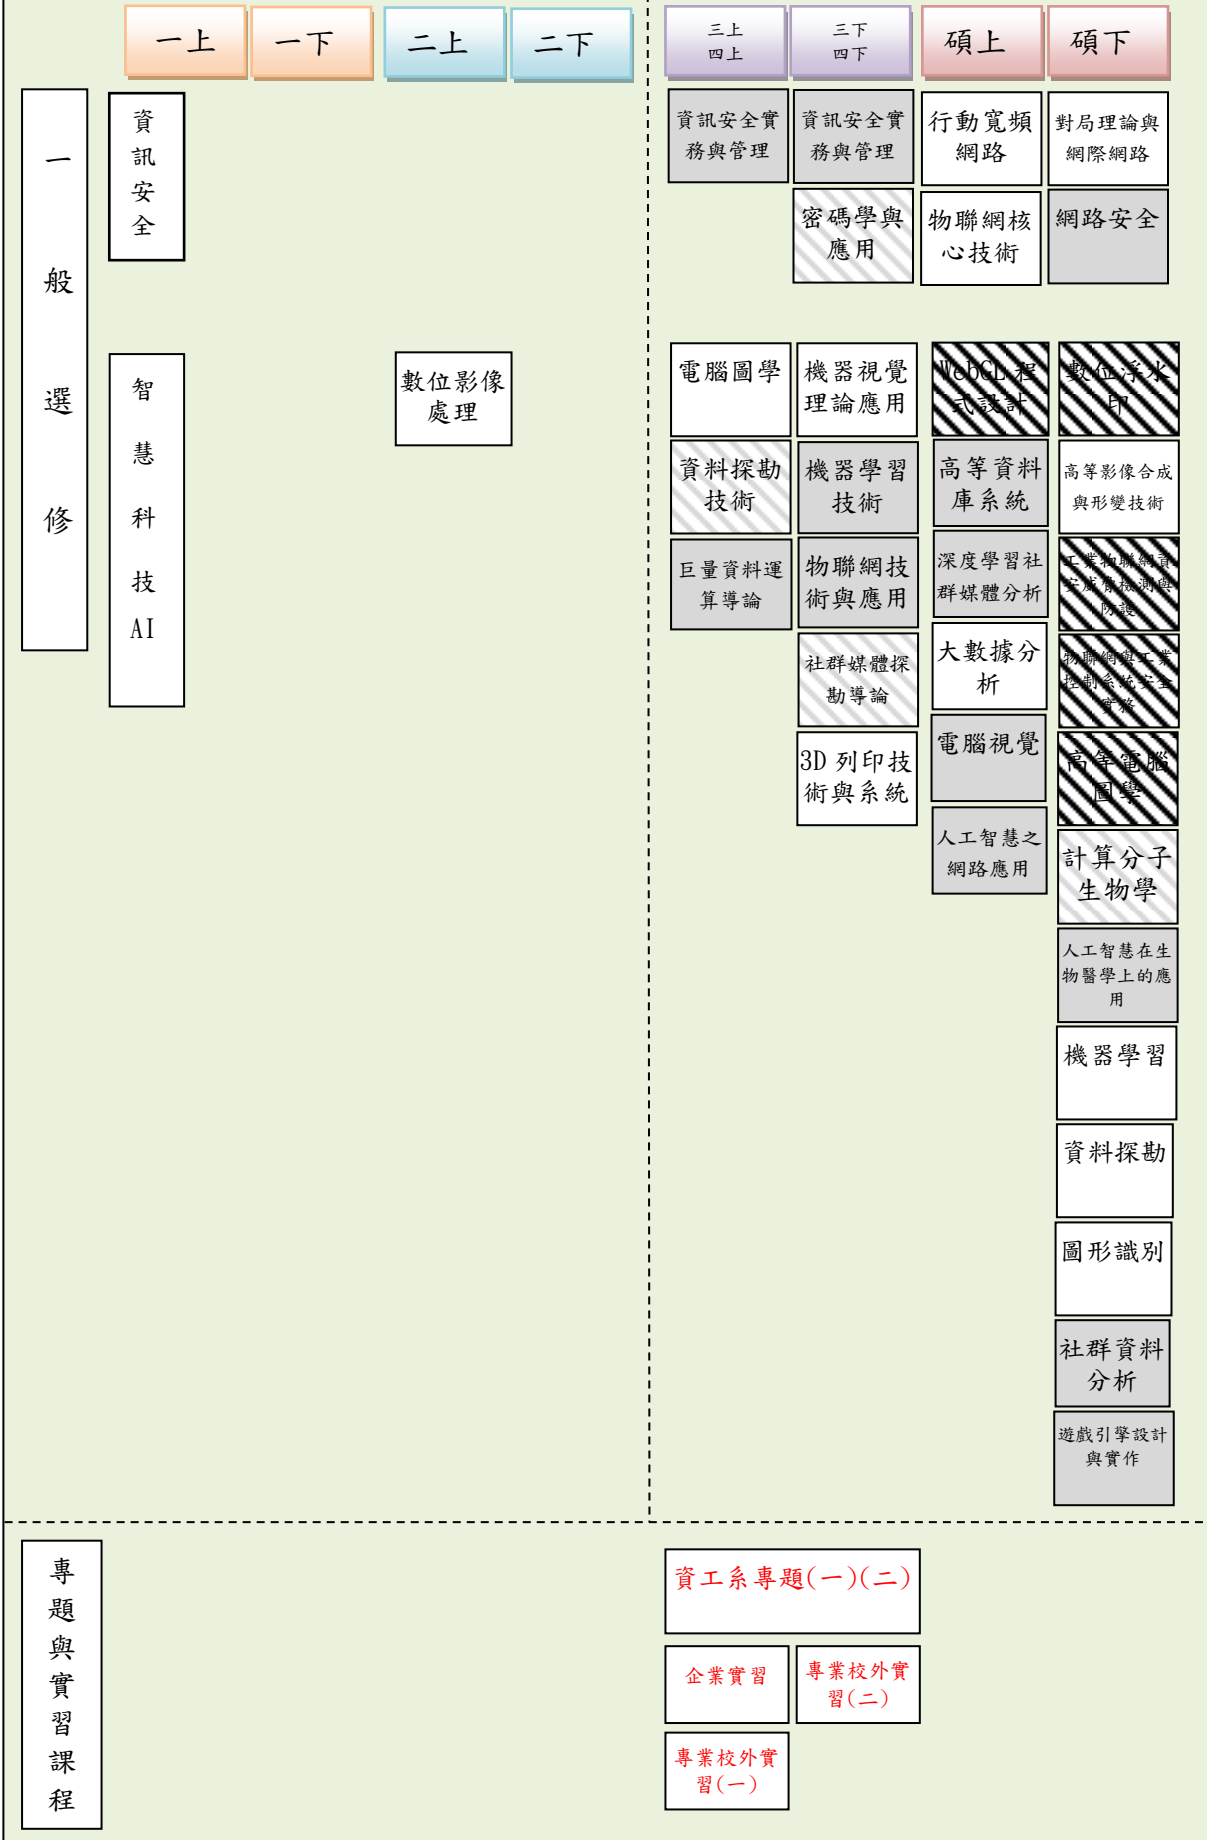

Note: Students who entered before the 106 academic year and took “Very Large Scale Integrated Circuit Design” can count it as a core elective course.

Note 1: Gray courses represent courses that span two domains, but can only be considered as courses of one of the domains.

Note 2: The slash grid indicates courses not offered in that semester.

Note 1: Gray courses represent courses that span two domains, but can only be considered as courses of one of the domains.

Note 2: The slash grid indicates courses not offered in that semester.

Department of Computer Science and Engineering, National Taiwan Ocean University
Artificial Intelligence and Information Security Domain Course Map (Undergraduate)

Note 1: Gray courses represent courses that span two domains, but can only be considered as courses of one of the domains.