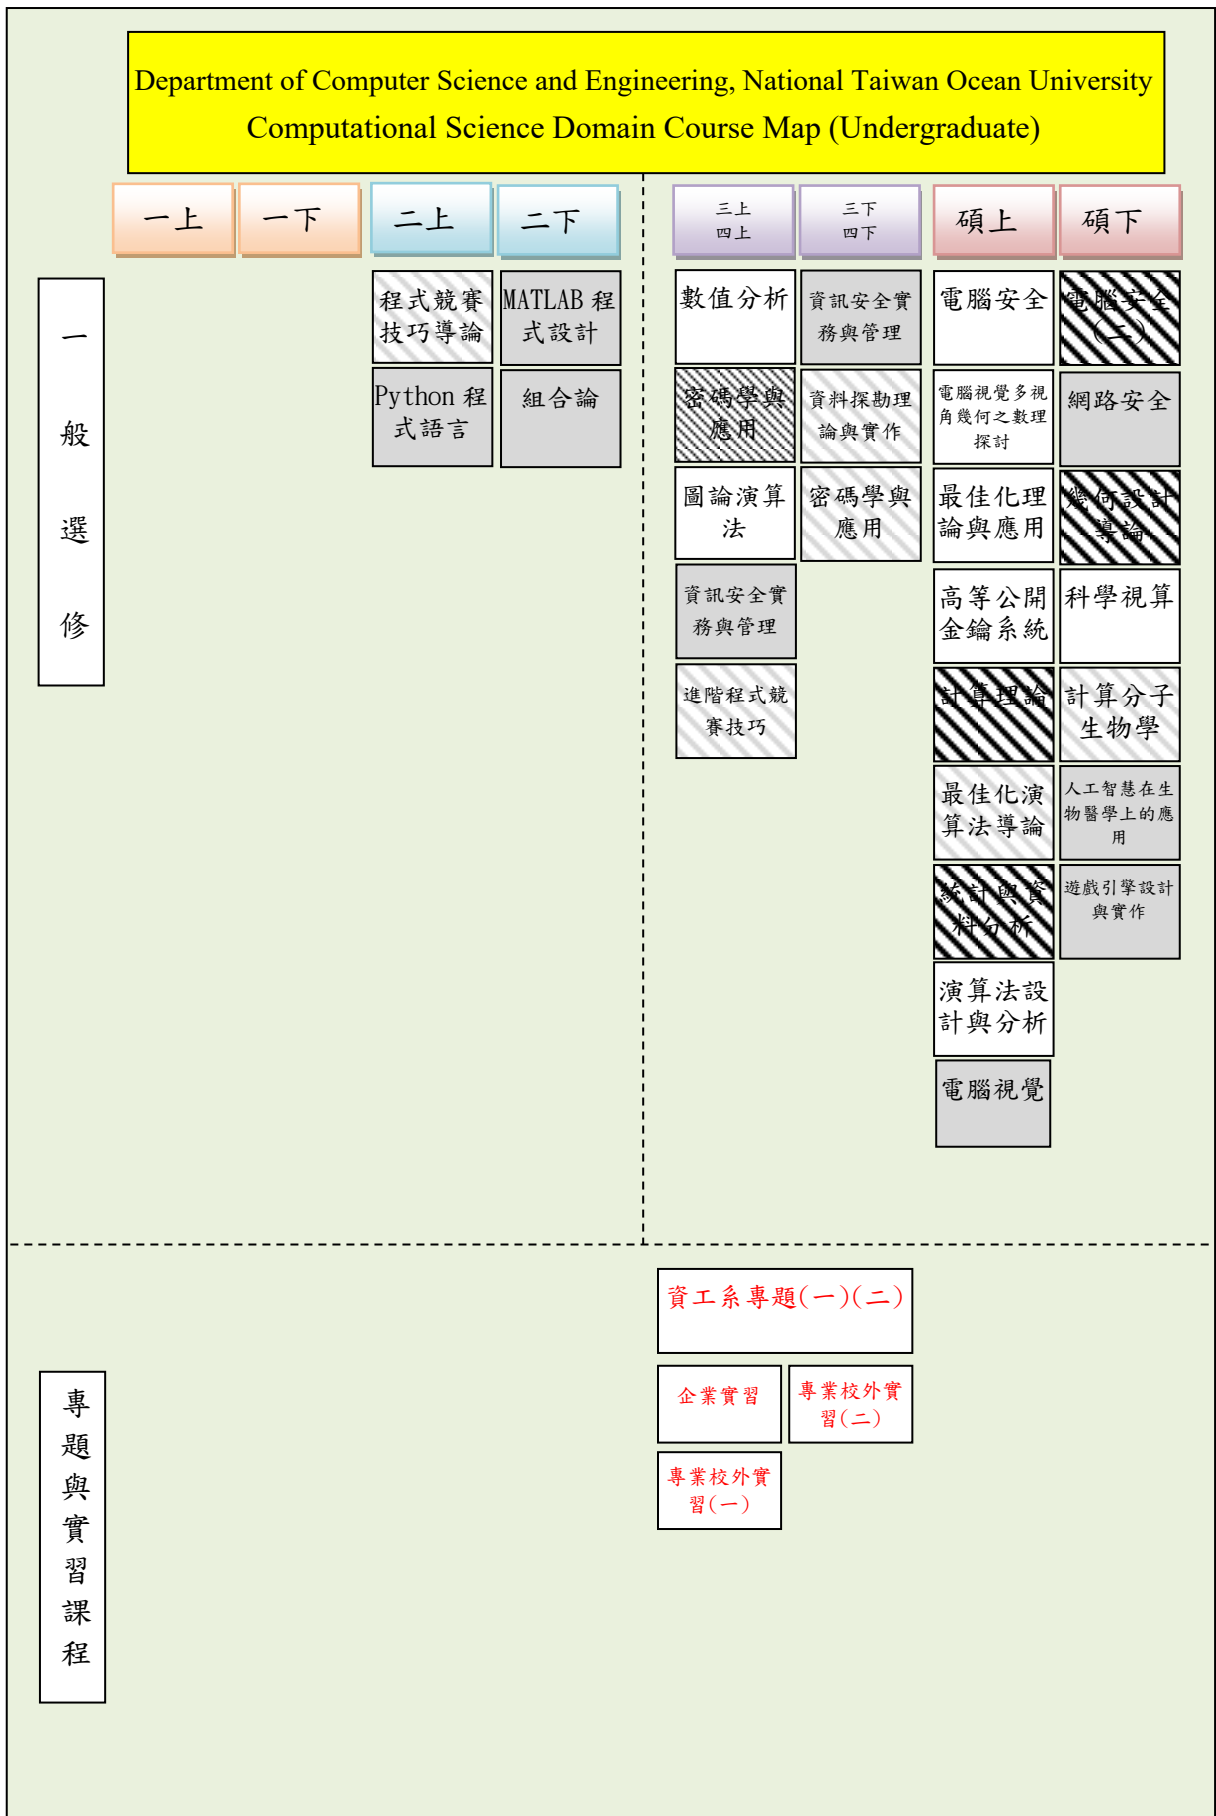

Note: Students who entered before the 106 academic year and took “Very Large Scale Integrated Circuit Design” can count it as a core elective course.

Note 1: Gray courses represent courses that span two domains, but can only be considered as courses of one of the domains.

Note 2: The slash grid indicates courses not offered in that semester.

Note 1: Gray courses represent courses that span two domains, but can only be considered as courses of one of the domains.

Note 2: The slash grid indicates courses not offered in that semester.

Department of Computer Science and Engineering, National Taiwan Ocean University
Artificial Intelligence and Information Security Domain Course Map (Undergraduate)

Note 1: Gray courses represent courses that span two domains, but can only be considered as courses of one of the domains.