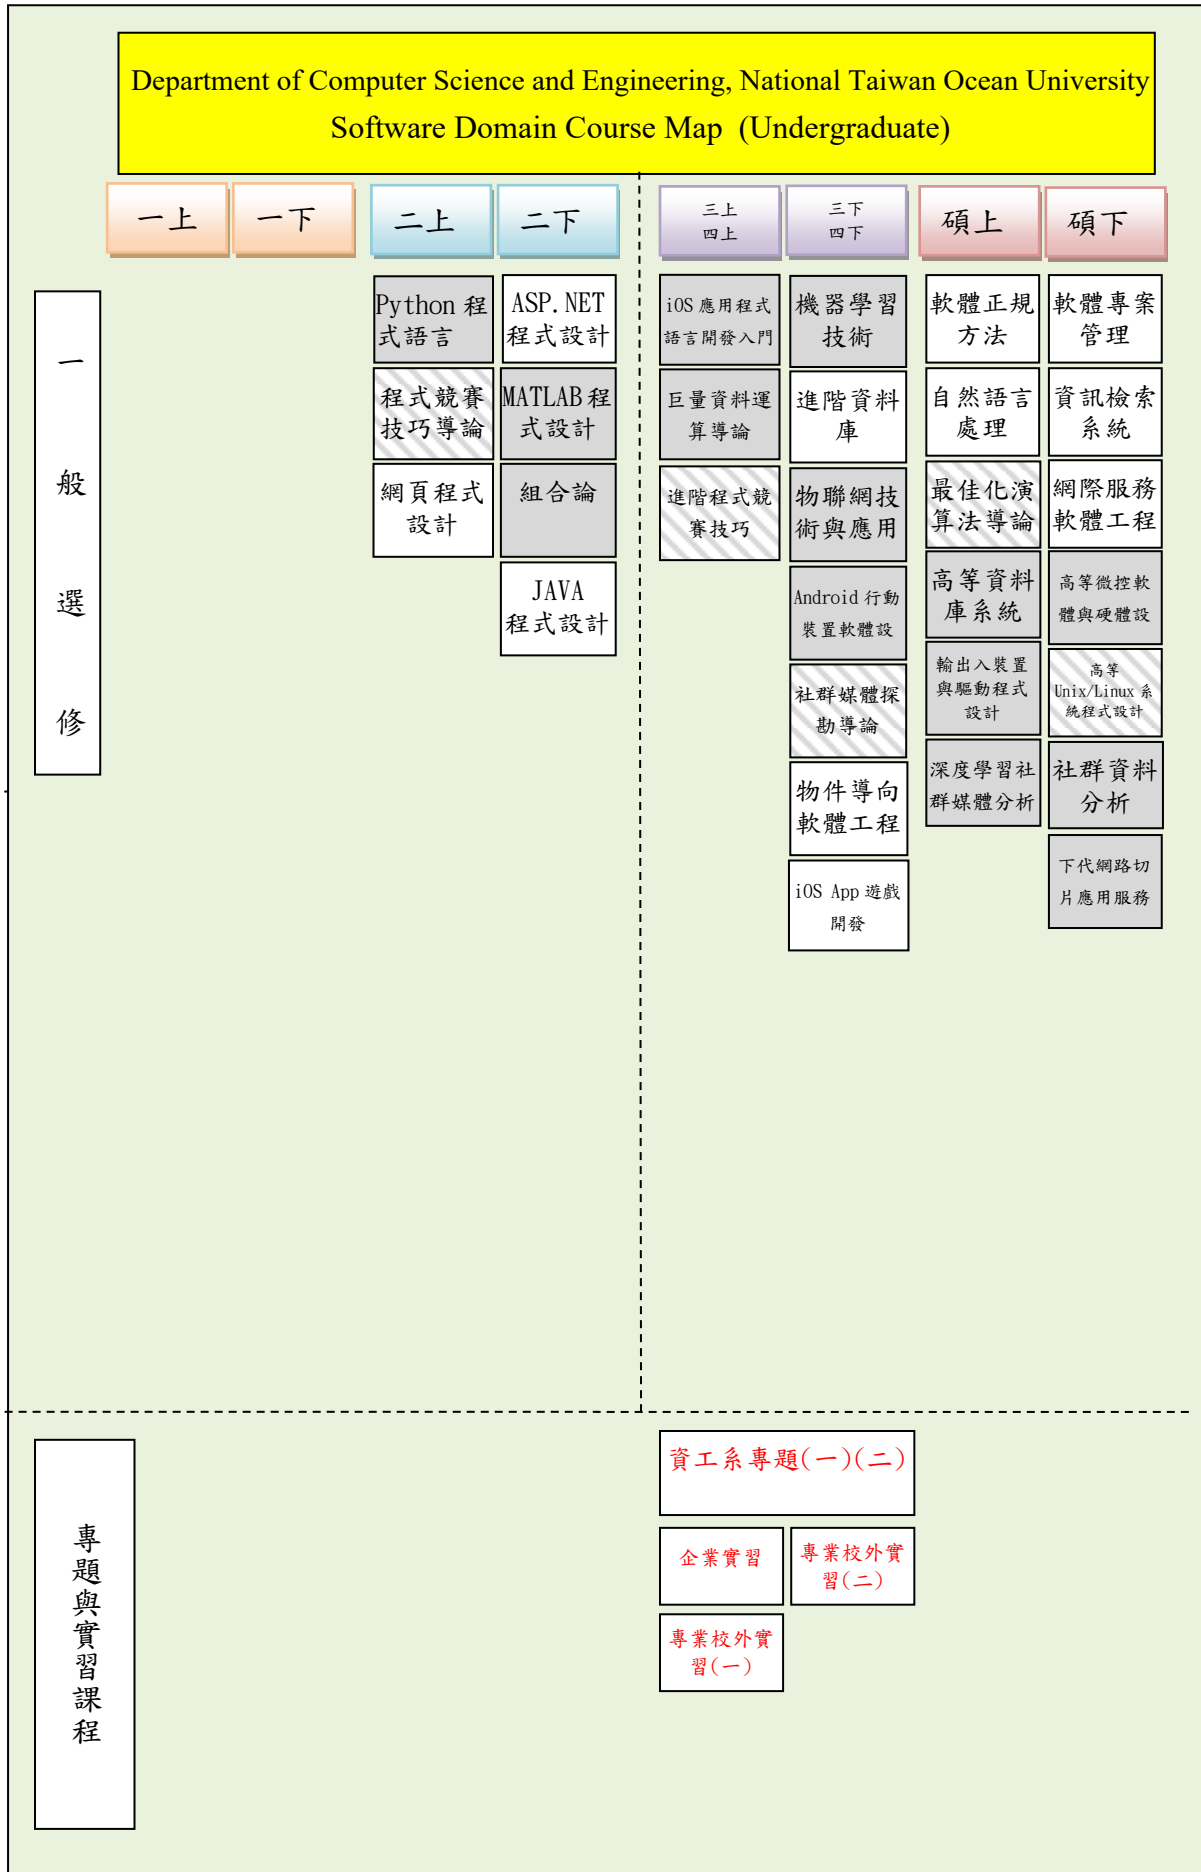

Note: Students who entered before the 106 academic year and took “Very Large Scale Integrated Circuit Design” can count it as a core elective course.

Note 1: Gray courses represent courses that span two domains, but can only be considered as courses of one of the domains.

Note 2: The slash grid indicates courses not offered in that semester.

Note 1: Gray courses represent courses that span two domains, but can only be considered as courses of one of the domains.

Note 2: The slash grid indicates courses not offered in that semester.

Department of Computer Science and Engineering, National Taiwan Ocean University
Artificial Intelligence and Information Security Domain Course Map (Undergraduate)

Note 1: Gray courses represent courses that span two domains, but can only be considered as courses of one of the domains.